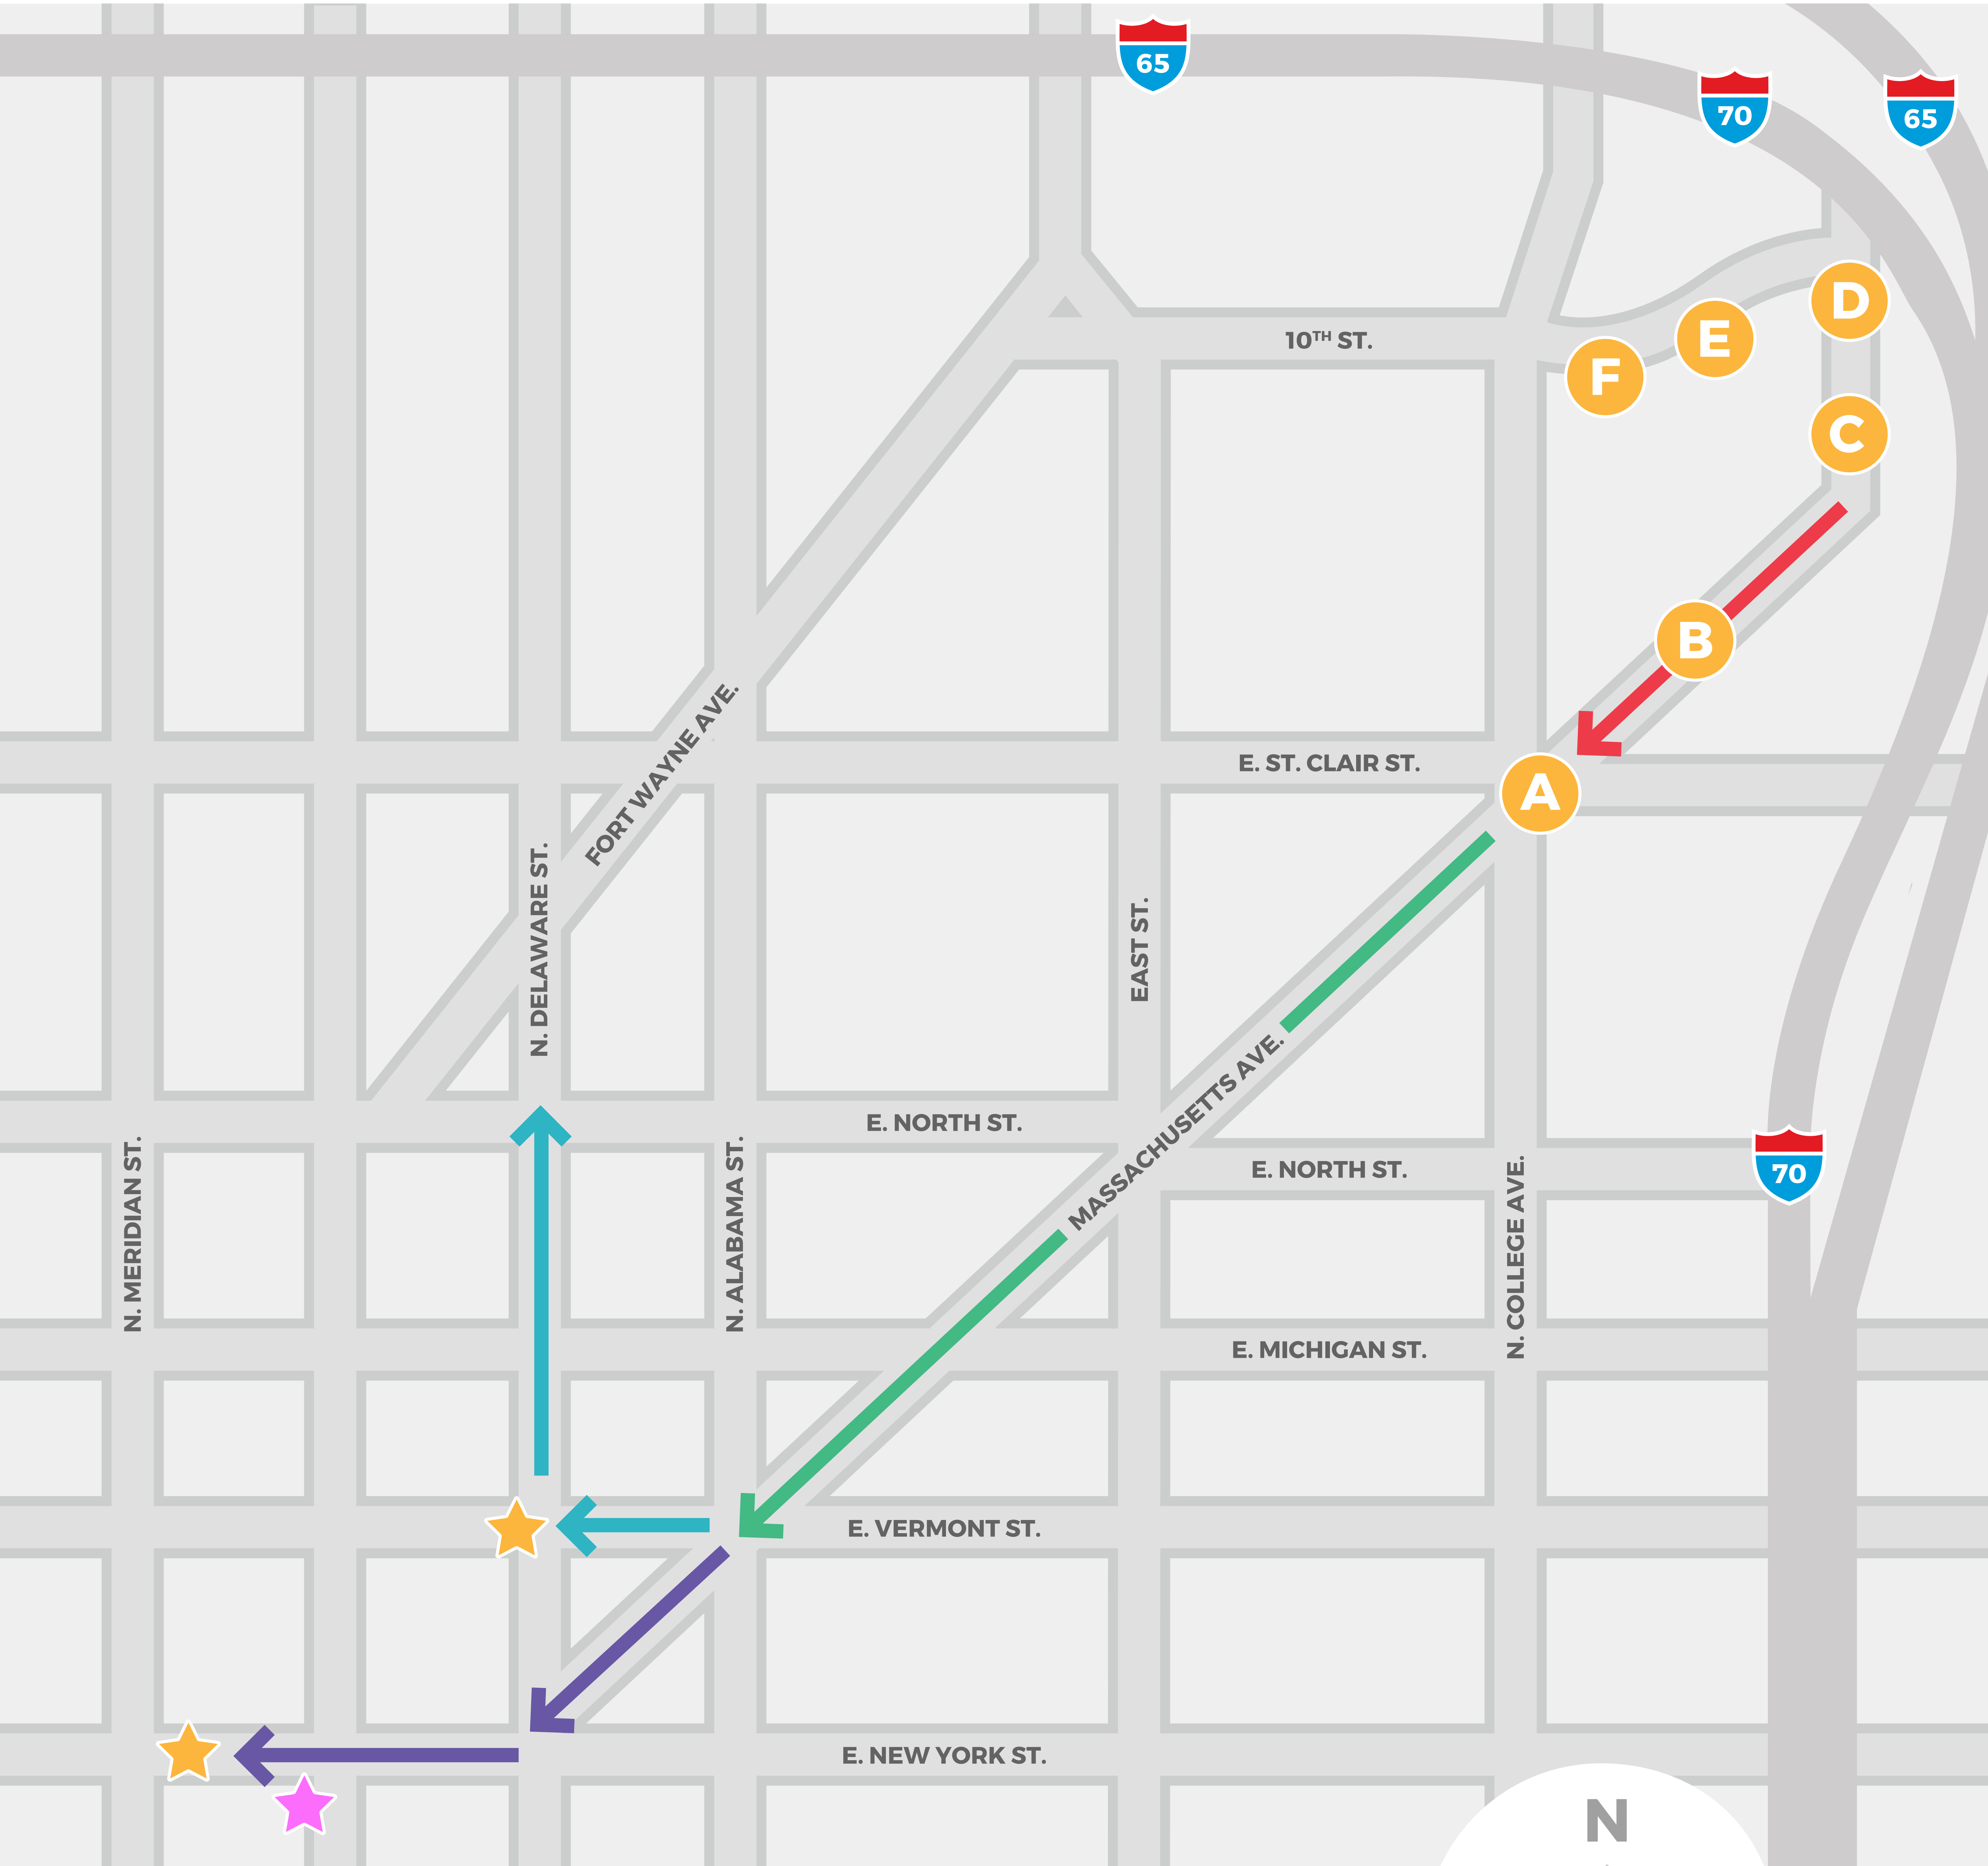

# PARADE MAP

## MAP KEY

-  Marshall
-  Parade Route
-  Walking Groups
-  Vehicles

-  Zone A
-  Zone B
-  Zone C
-  Zone D
-  Zone E
-  Zone F

-  De-Marshall
-  Shuttle Pick Up